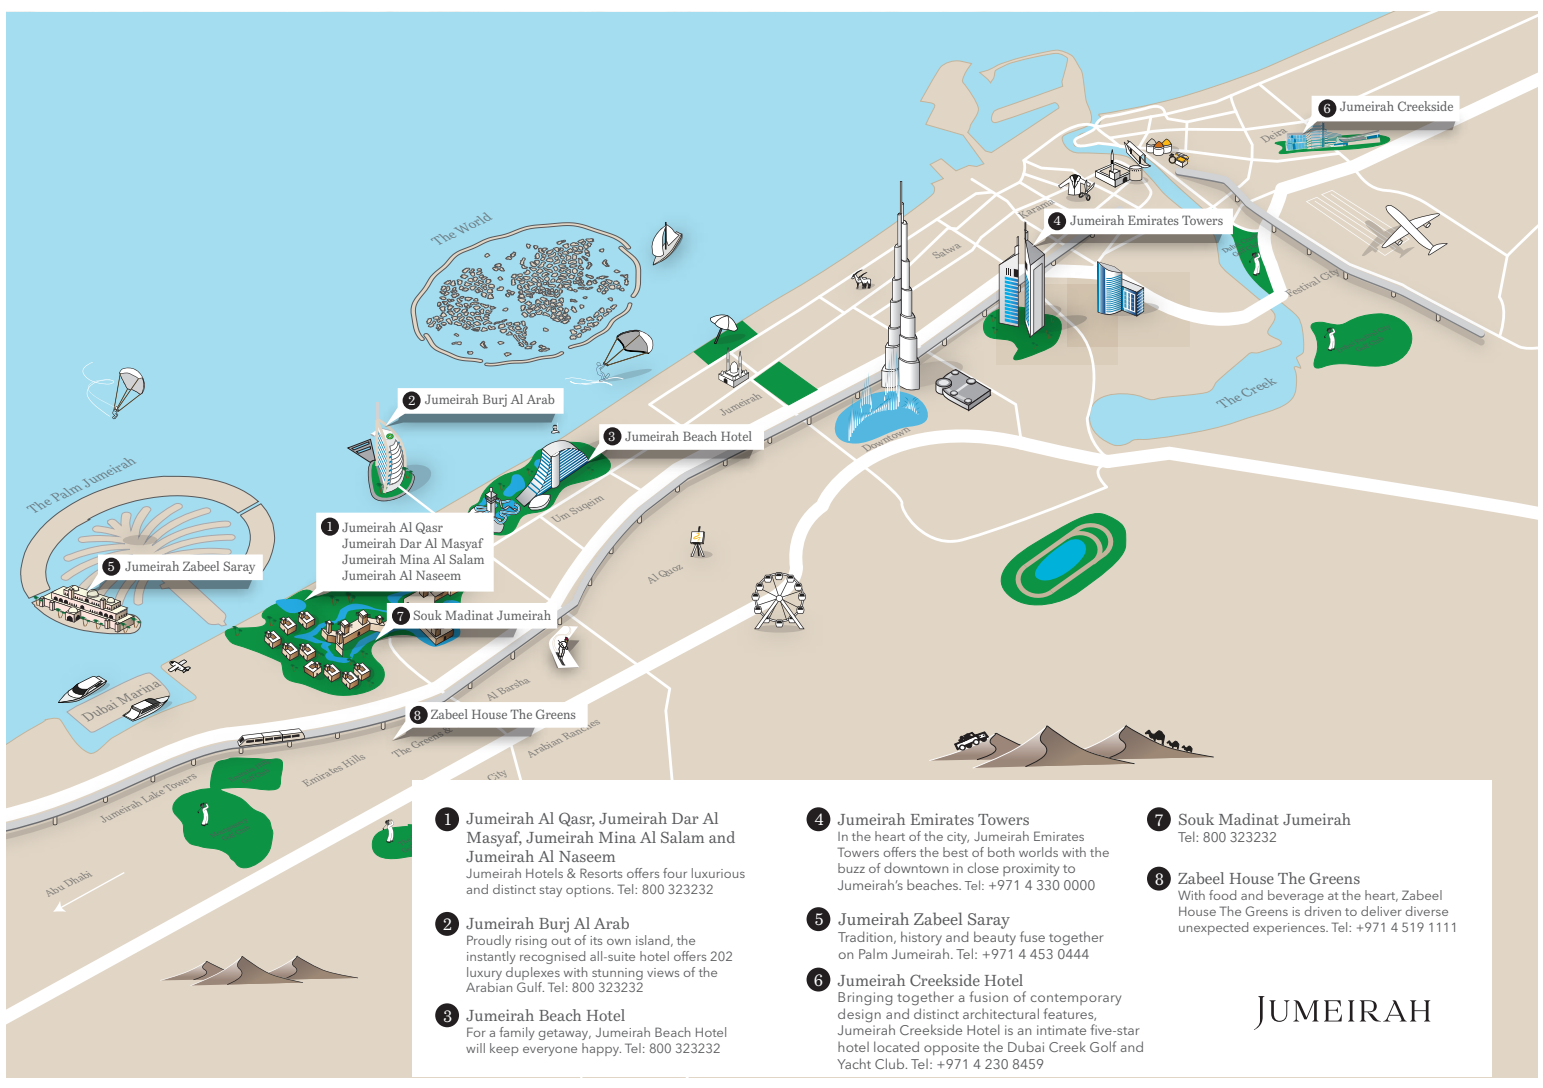

- **1** **Jumeirah Al Qsar, Jumeirah Dar Al Masyaf, Jumeirah Mina Al Salam and Jumeirah Al Naseem**
  Proudly rising out of its own island, the instantly recognised all-suite hotel offers 202 luxury duplexes with stunning views of the Arabian Gulf. Tel: 800 323232
- **2** **Jumeirah Burj Al Arab**
  Proudly rising out of its own island, the instantly recognised all-suite hotel offers 202 luxury duplexes with stunning views of the Arabian Gulf. Tel: 800 323232
- **3** **Jumeirah Beach Hotel**
  For a family getaway, Jumeirah Beach Hotel will keep everyone happy. Tel: 800 323232

- **4** **Jumeirah Emirates Towers**
  In the heart of the city, Jumeirah Emirates Towers offers the best of both worlds with the buzz of downtown in close proximity to Jumeirah's beaches. Tel: +971 4 330 0000
- **5** **Jumeirah Zabeel Saray**
  Tradition, history and beauty fuse together on Palm Jumeirah. Tel: +971 4 453 0444
- **6** **Jumeirah Creekside Hotel**
  Bringing together a fusion of contemporary design and distinct architectural features, Jumeirah Creekside Hotel is an intimate five-star hotel located opposite the Dubai Creek Golf and Yacht Club. Tel: +971 4 230 8459

- **7** **Souk Madinat Jumeirah**
  Tel: 800 323232
- **8** **Zabeel House The Greens**
  With food and beverage at the heart, Zabeel House The Greens is driven to deliver diverse unexpected experiences. Tel: +971 4 519 1111

JUMEIRAH